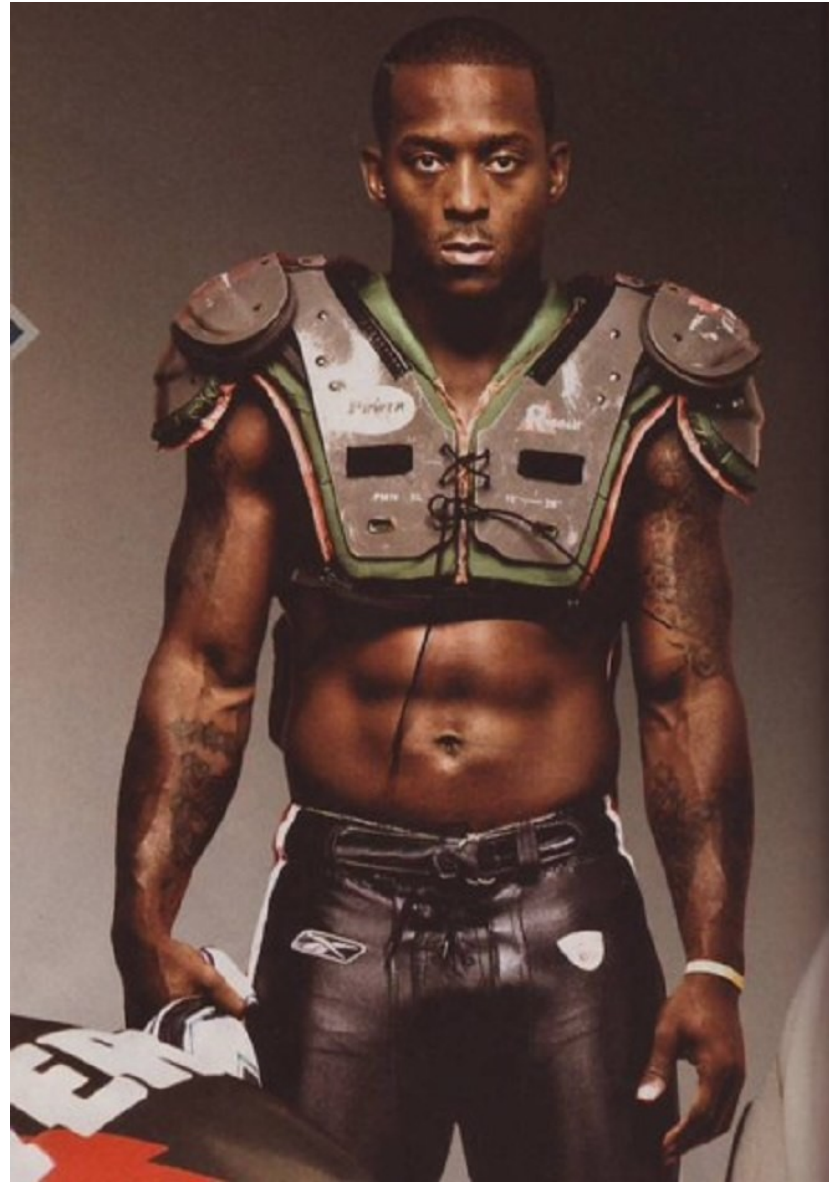

WILLIS MCGAHEE

Height 188cm/6'2" Hair Bald Eyes Brown

WILLIS MCGAHEE

Height 188cm/6'2" Hair Bald Eyes Brown