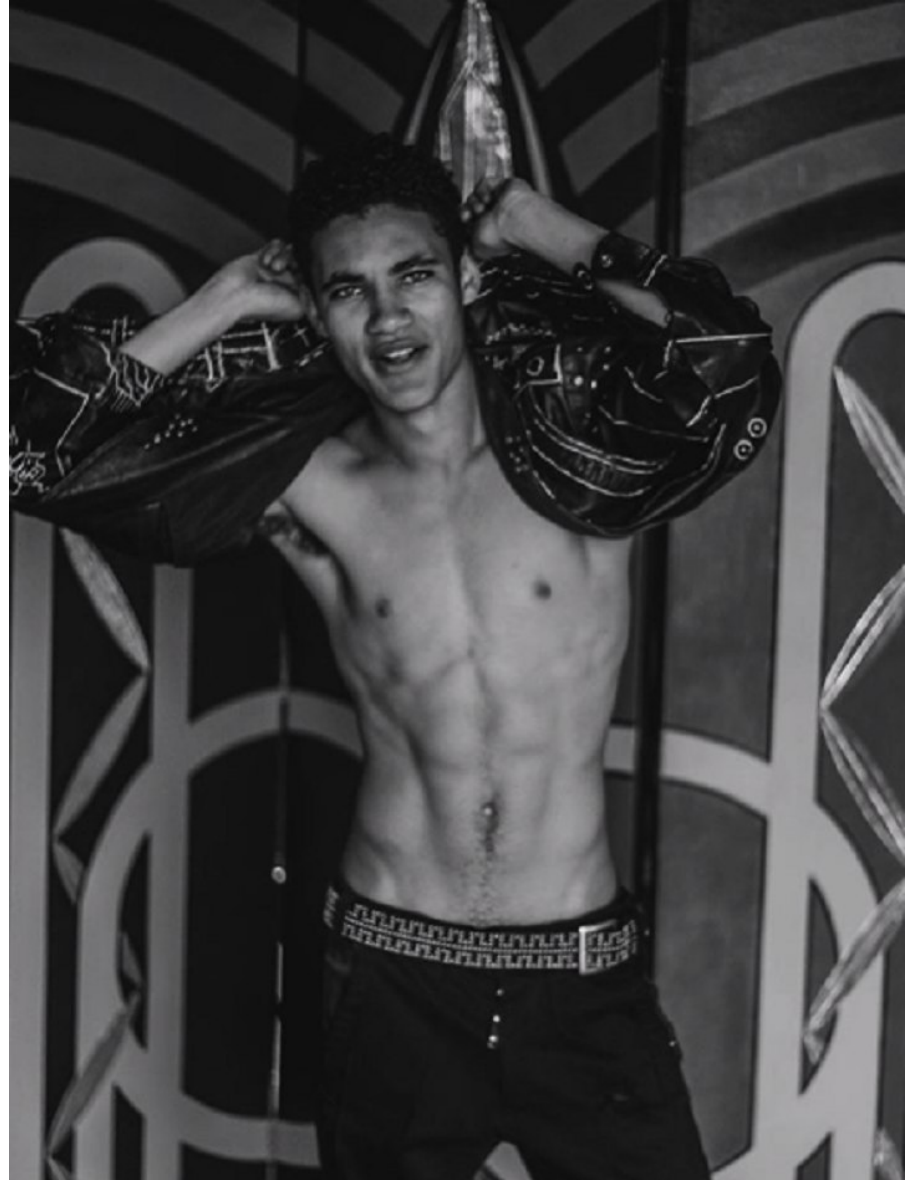

CHRIS STEPHENS

Height 183cm/6'0" Waist 76cm/30" Shoe 43.5 EU/10 US/9.5 UK Hair Brown Eyes Hazel

CHRIS STEPHENS

Height 183cm/6'0" Waist 76cm/30" Shoe 43.5 EU/10 US/9.5 UK Hair Brown Eyes Hazel

CHRIS STEPHENS

Height 183cm/6'0" Waist 76cm/30" Shoe 43.5 EU/10 US/9.5 UK Hair Brown Eyes Hazel