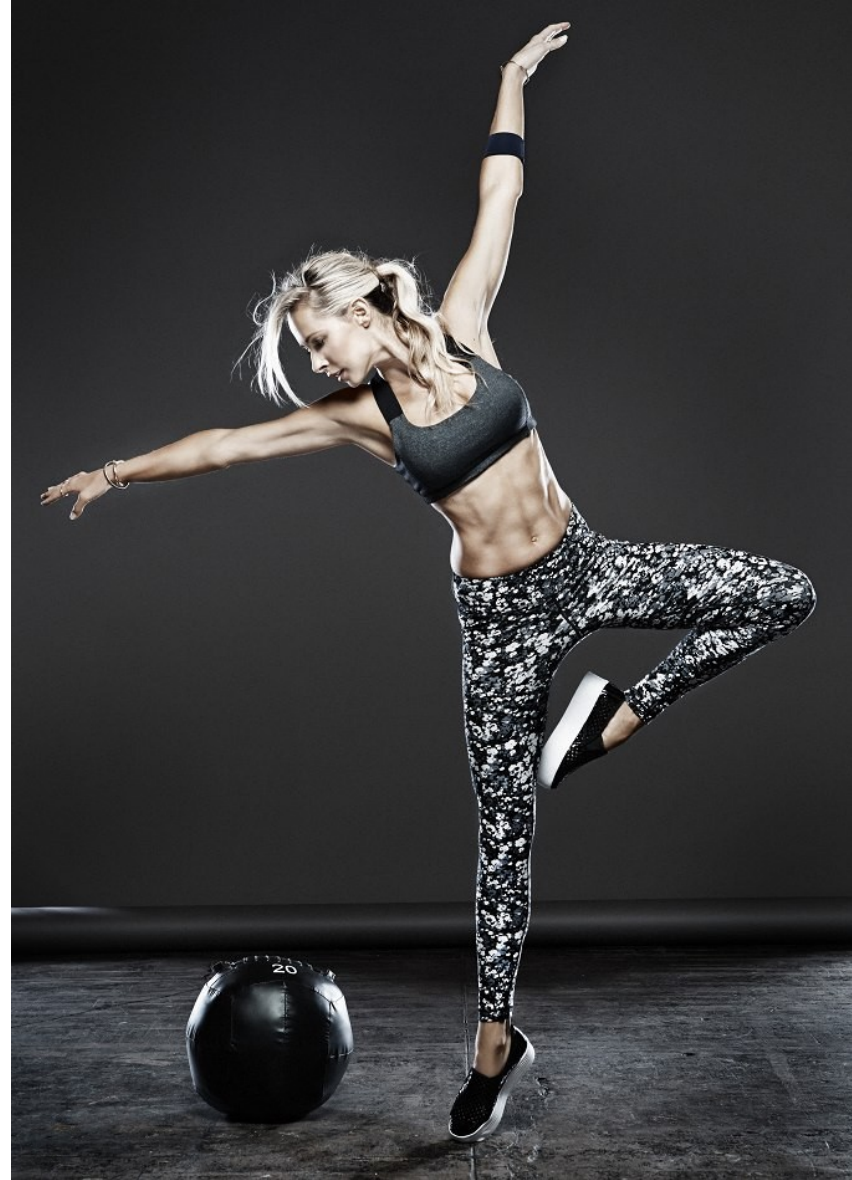

JESSE GOLDEN

Height 175cm/5'9" Bust 81cm/32" C Waist 64cm/25" Hips 84cm/33" Dress 34 EU/4 US/6 UK Shoe 39 EU/8 US/6 UK Hair Blonde Eyes Blue

JESSE GOLDEN

Height 175cm/5'9" Bust 81cm/32" C Waist 64cm/25" Hips 84cm/33" Dress 34 EU/4 US/6 UK Shoe 39 EU/8 US/6 UK Hair Blonde Eyes Blue

JESSE GOLDEN

Height 175cm/5'9" Bust 81cm/32" C Waist 64cm/25" Hips 84cm/33" Dress 34 EU/4 US/6 UK Shoe 39 EU/8 US/6 UK Hair Blonde Eyes Blue

Left:
SHOW OFF BRA W9015R, Black Luster, \$58.
SUNSET TANK W2395R, Fire, \$44.
GLOW CAPRI W5307R, Black, \$72.
 More colors available for all styles.

Right:
REFLECTION TANK W2386R, Fire, \$60.
AIRBRUSH LEGGING W5374SR, Stormy Heather, \$82.
 More colors available for all styles.

TOP:
BRA: PADDLE FAST SHORT BRA, BLACK/NUDE/WHITE. ALSO AVAILABLE IN: BLUSH/BLACK/MOONSTONE/STORMY HEATHER, ENVY/BLACK/WHITE, W9013R \$48.
PANT: OASIS CAPRI, BLACK. ALSO AVAILABLE IN: SPECTRUM, W5392R \$68.

BOTTOM:
BRA: FLUIDITY TANK, WHITE/BLACK/NUDE. ALSO AVAILABLE IN: CRYSTAL WHITE/BLACK, ENVY/WHITE, W2375R \$62.
PANT: GODDESS LEGGING, BLACK/BLACK. ALSO AVAILABLE IN: BLACK/STORMY HEATHER, STORMY HEATHER/NATURAL, SPECTRUM/STORMY HEATHER, BLACK/NATURAL, W5366R \$92.