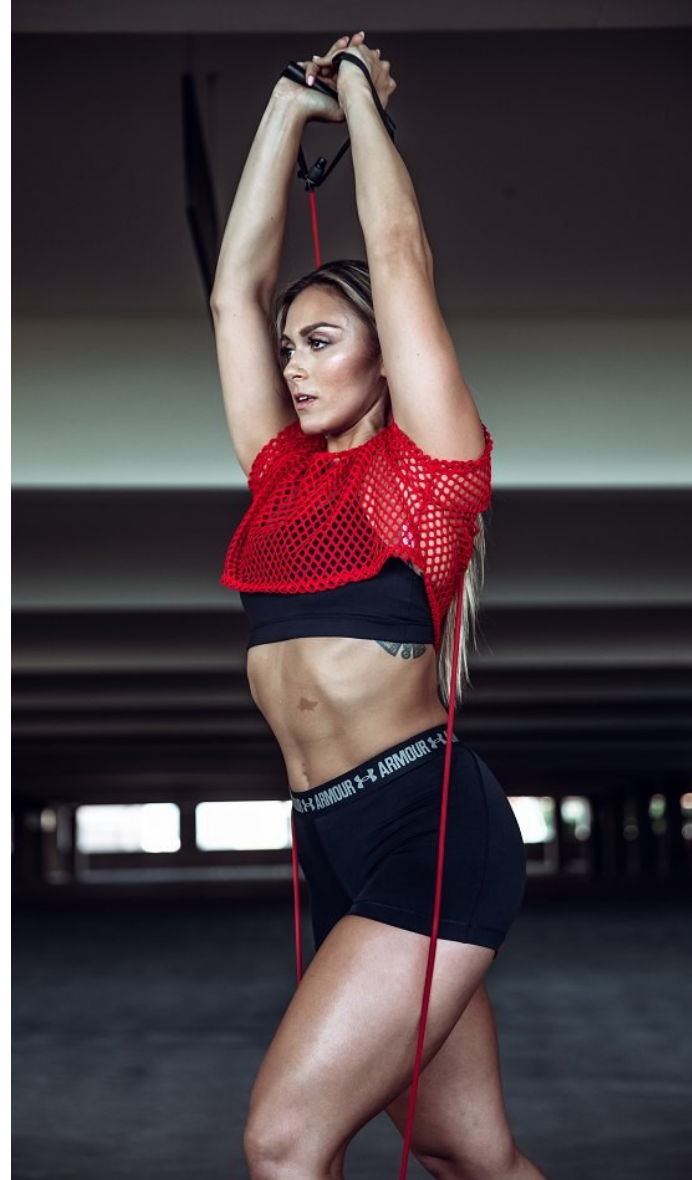

MARSELLA REYES

Height 175cm/5'9" Bust 91cm/36" C Waist 66cm/26" Hips 102cm/40" Dress 34 EU/4 US/6 UK Shoe 40 EU/9 US/6.5 UK Hair Brown Eyes Brown

MARSELLA REYES

Height 175cm/5'9" Bust 91cm/36" C Waist 66cm/26" Hips 102cm/40" Dress 34 EU/4 US/6 UK Shoe 40 EU/9 US/6.5 UK Hair Brown Eyes Brown